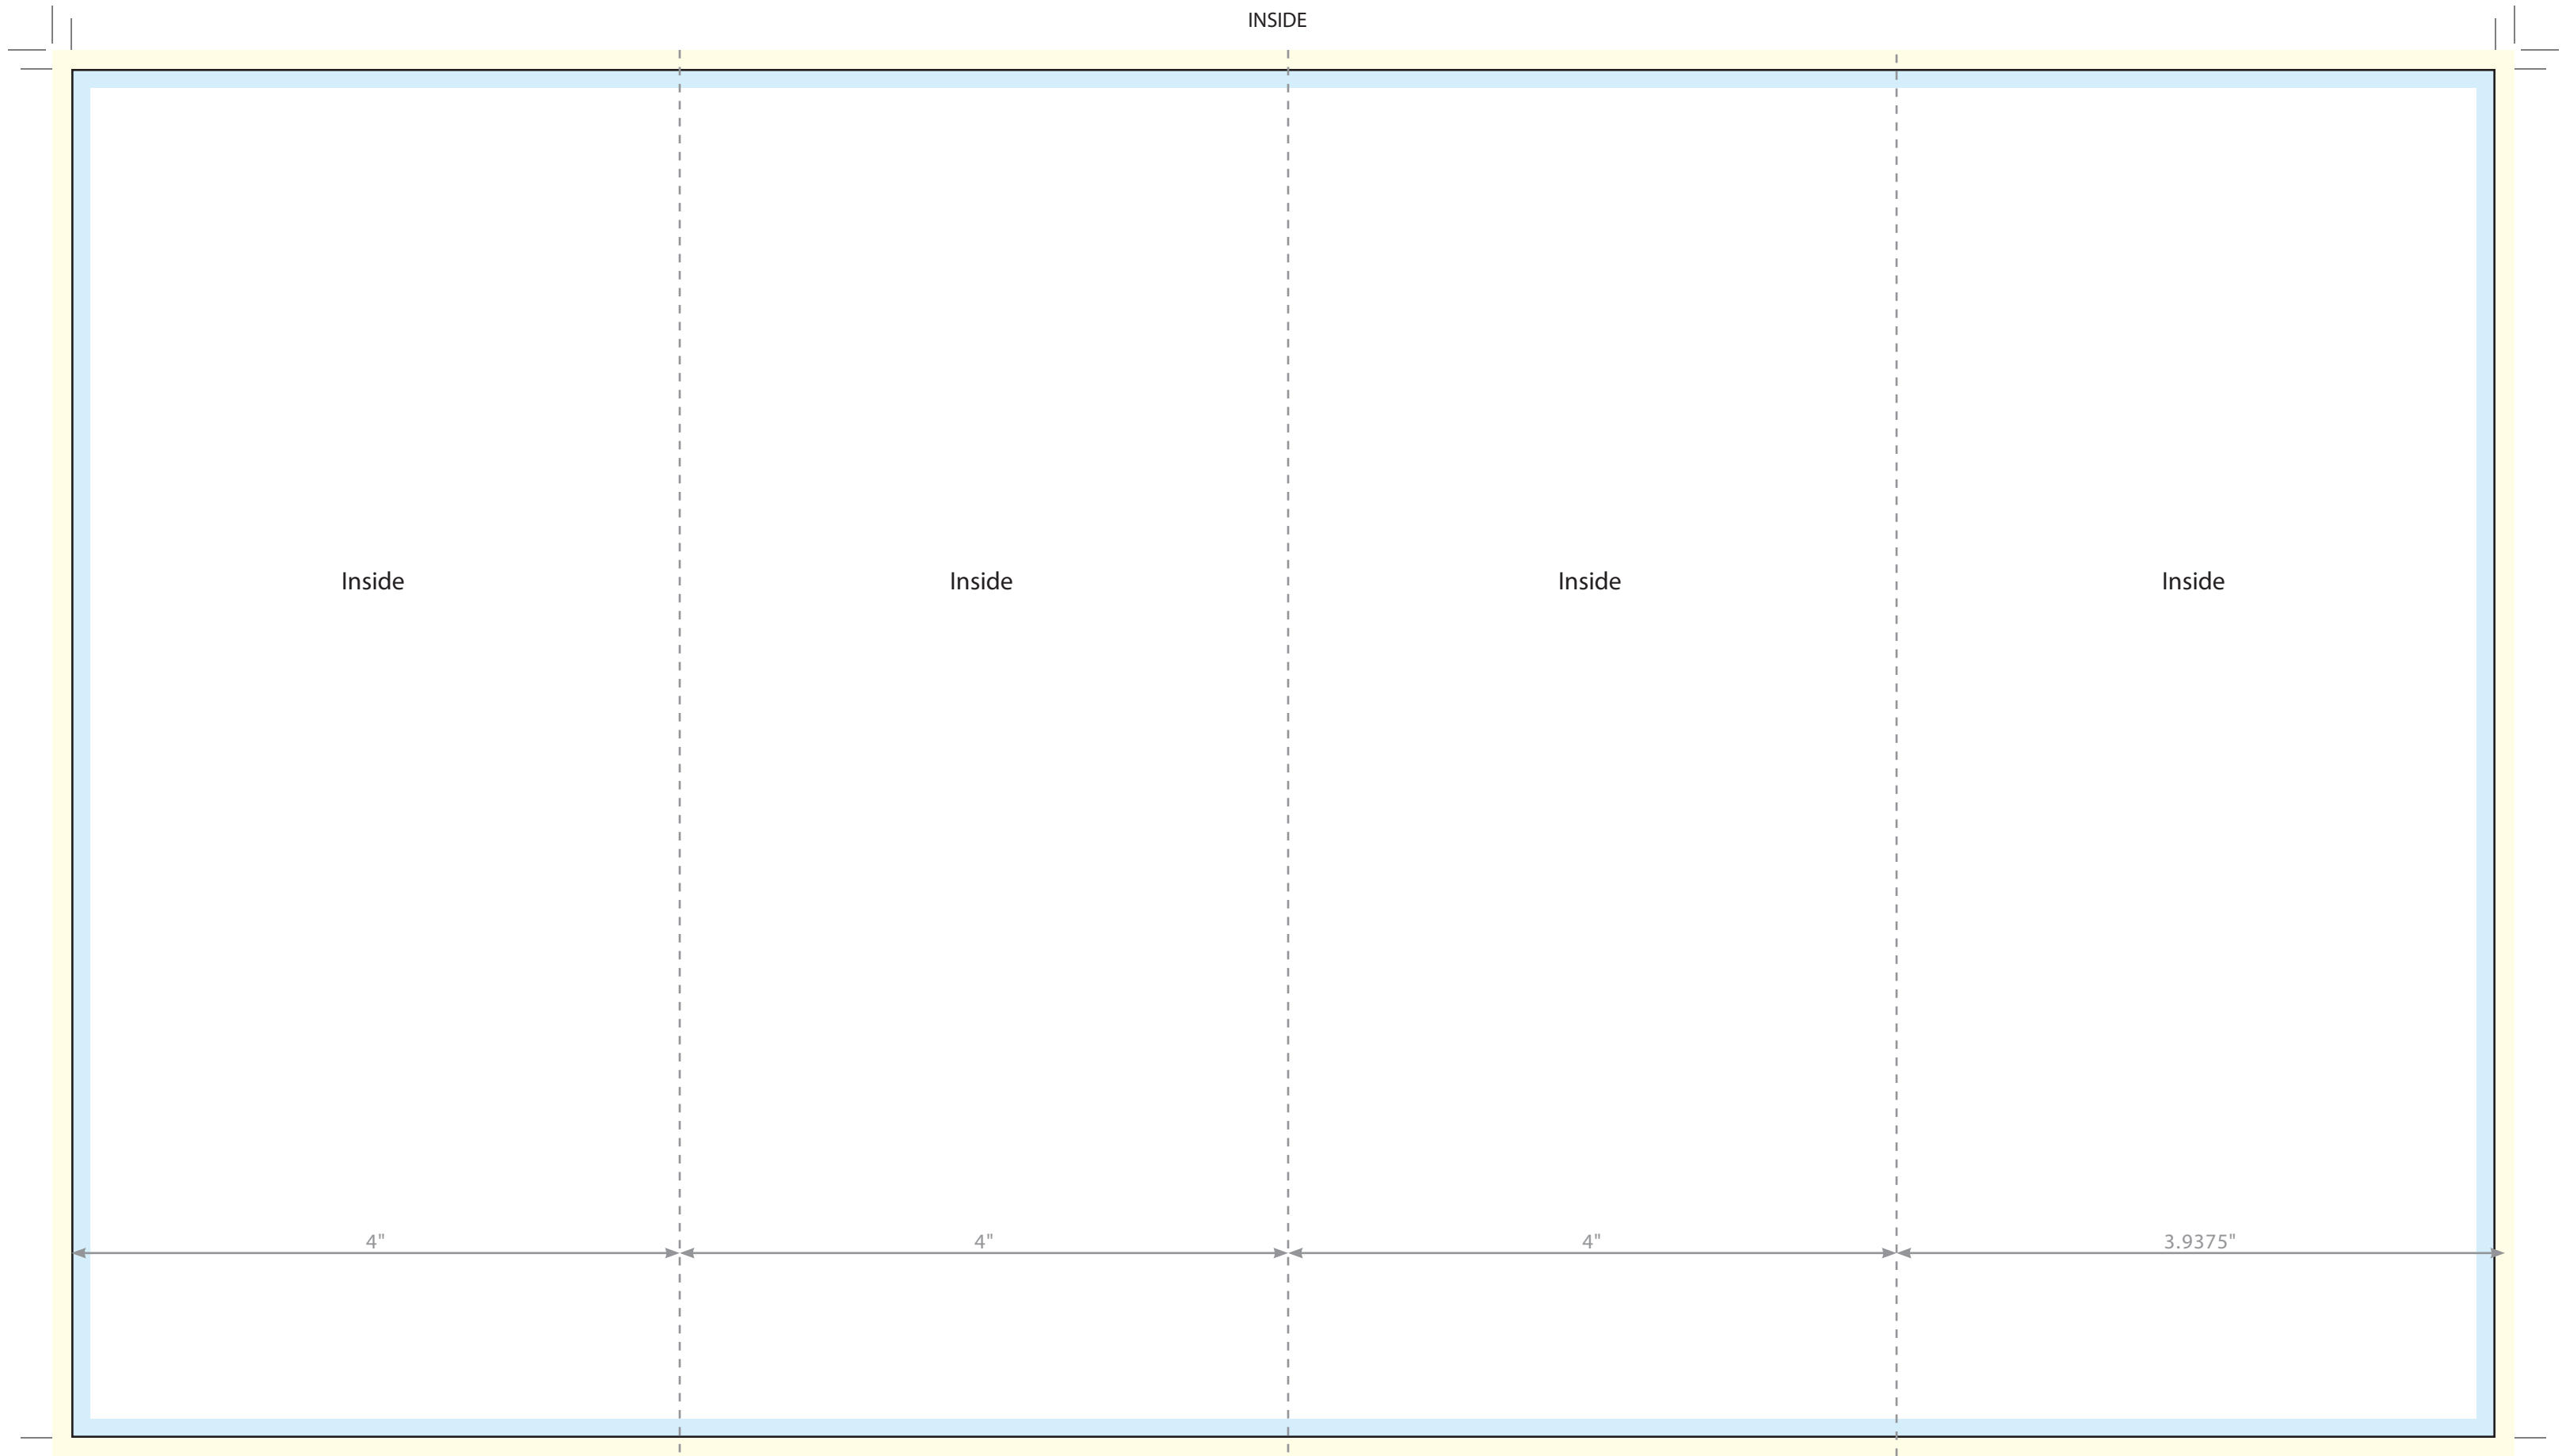

OUTSIDE

Inner

Inner

Back

Front

3.9375"

4"

4"

4"

Product Description: Brochure 9" x 16" Double Parallel Fold Outside

Actual Document Size: 15.9375" x 9"

Finished Document Size: 4" x 9"

■ Bleed ■ Safe Area | Folds | Document Size

**Ross
Printing**

843.745.0001
artwork @rsaprinting.com

Product Description: Brochure 9" x 16" Double Parallel Fold Inside

Actual Document Size: 15.9375" x 9"

Finished Document Size: 4" x 9"

■ Bleed ■ Safe Area | Folds | Document Size

843.745.0001
artwork @rsaprinting.com